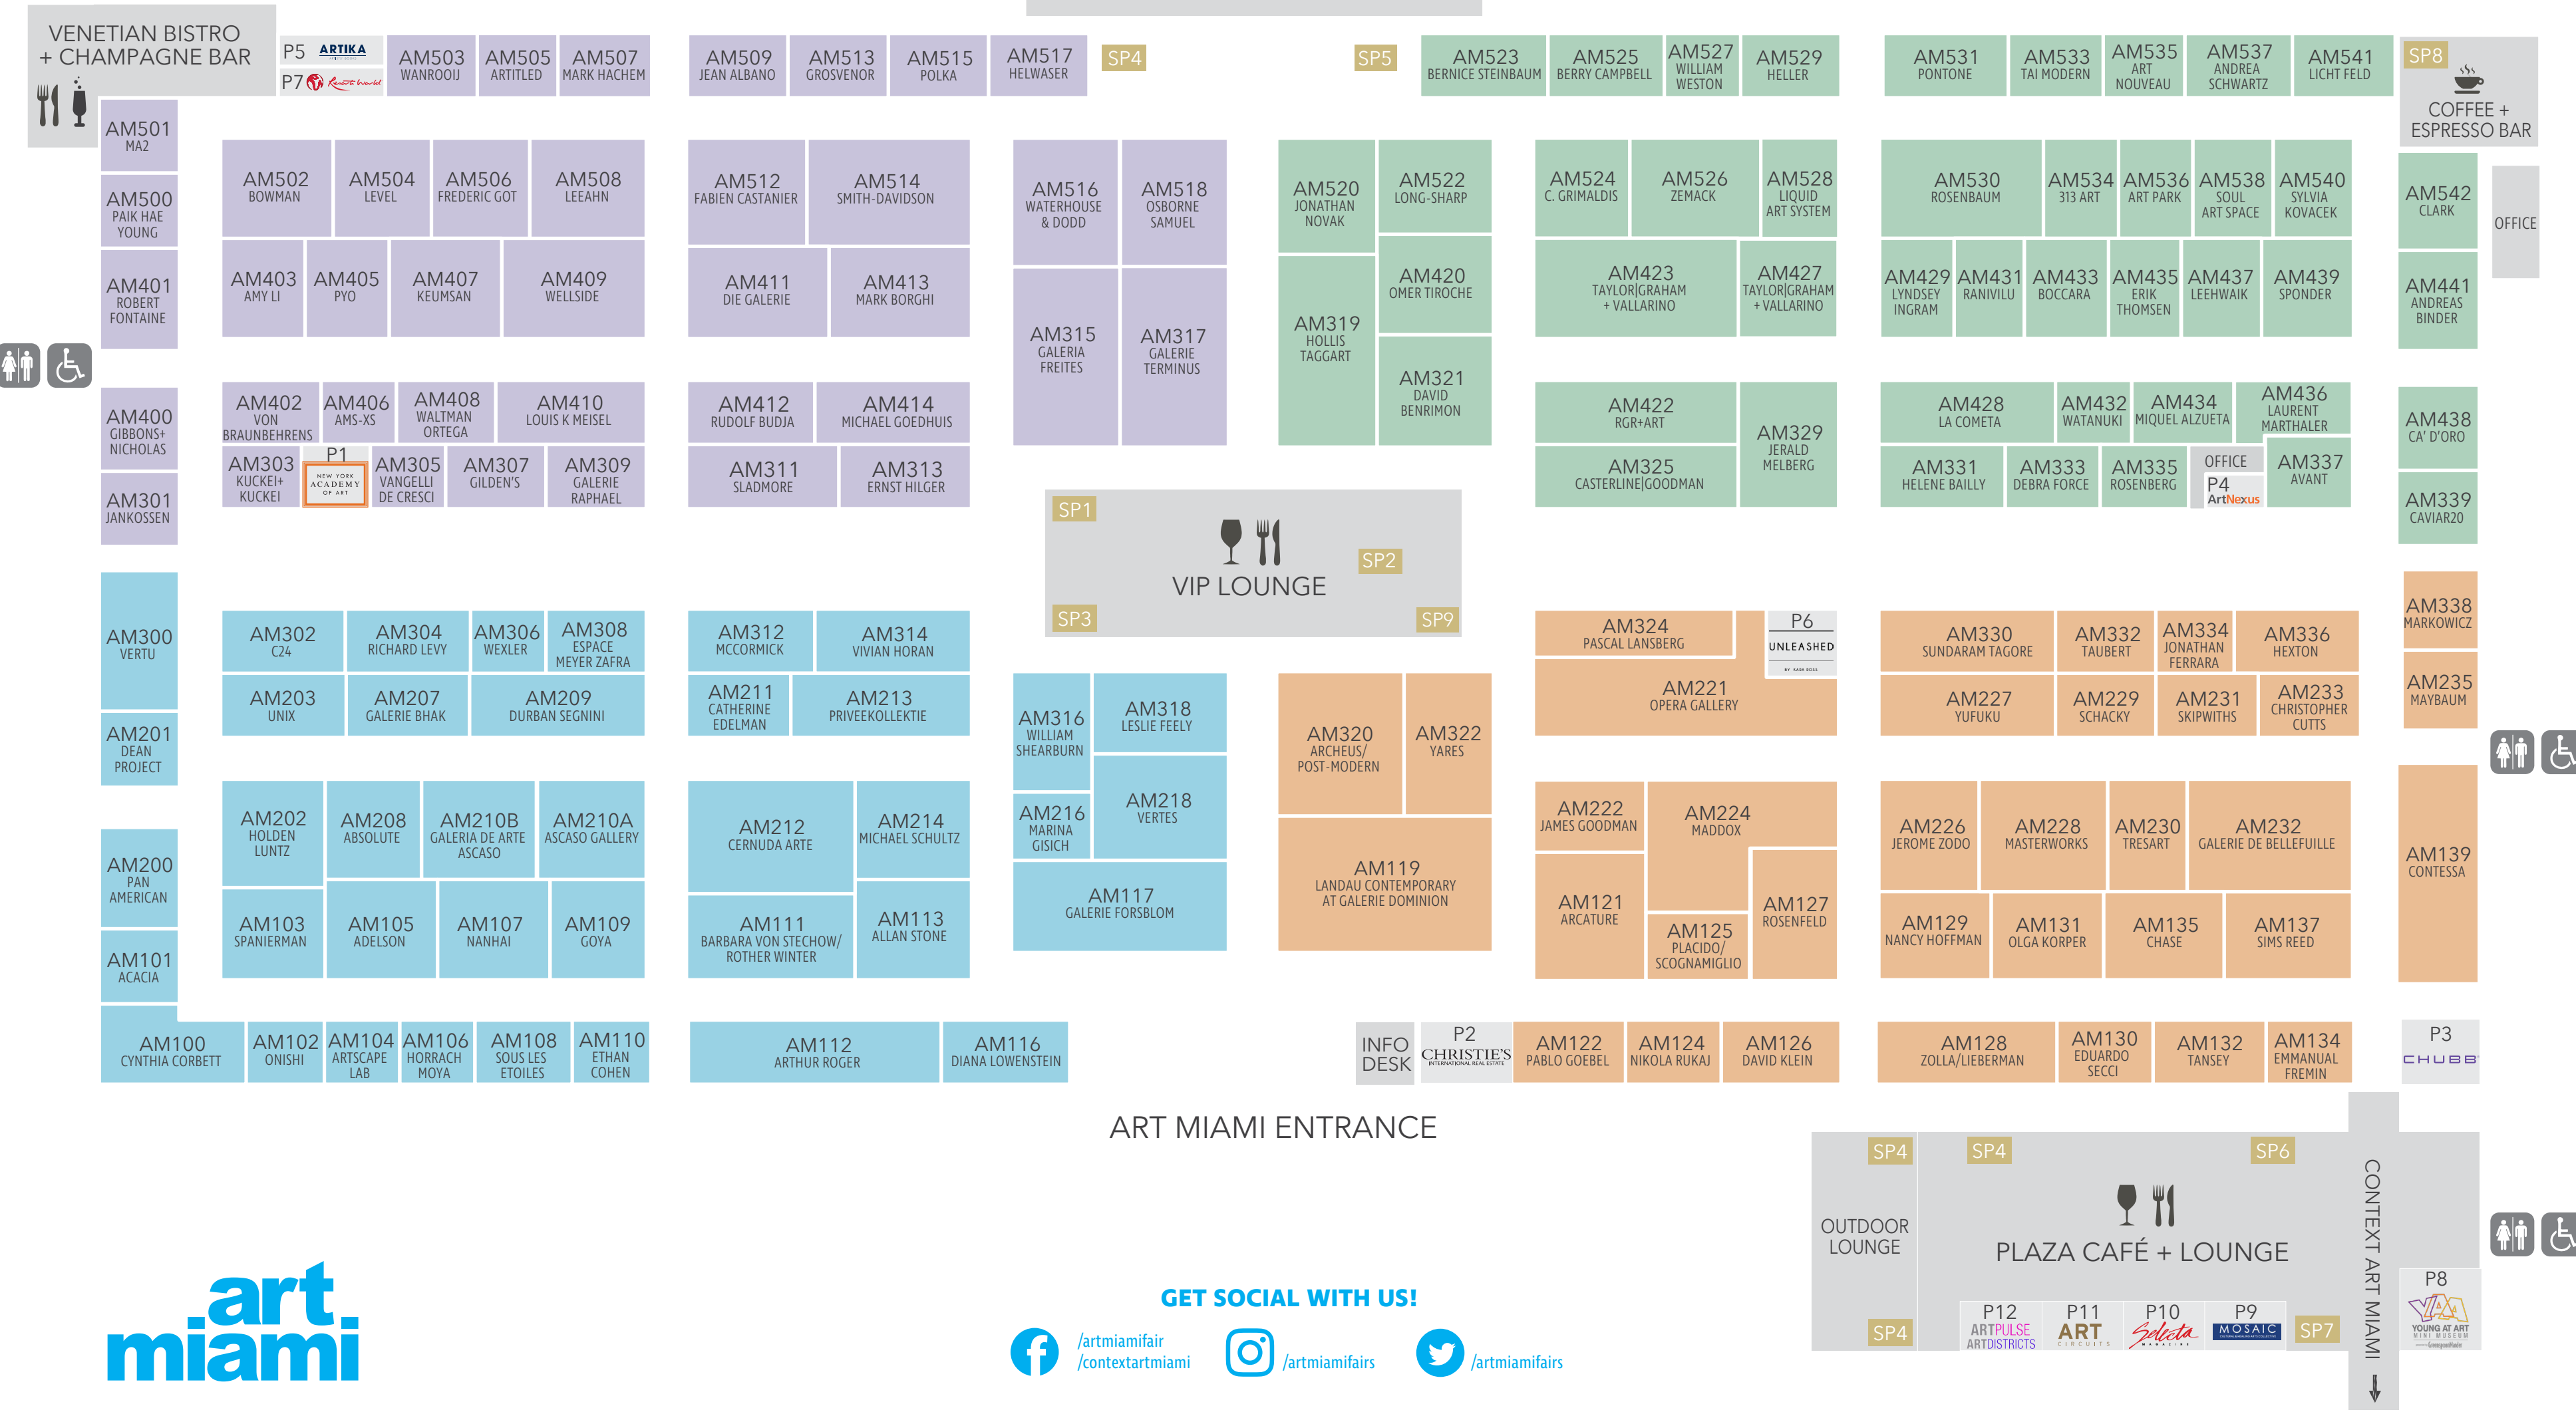

- AM335 Rosenberg & Co. New York
- AM127 Rosenfeld Gallery New York
- AM412 RUDOLF BUDJA GALLERY Miami Beach
- AM229 Schacky Dusseldorf
- AM137 Sims Reed Gallery London
- AM231 Skipwiths London
- AM311 Sladmore London
- AM514 Smith-Davidson Gallery Amsterdam
- AM538 SOUL ART SPACE Busan
- AM108 Sous Les Etoiles Gallery New York
- AM103 Spanierman Modern New York
- AM439 SPONDER GALLERY Boca Raton
- AM330 Sundaram Tagore Gallery New York
- AM533 TAI Modern Santa Fe
- AM132 Tansey Contemporary Denver
- AM332 taubert contemporary Berlin
- AM423 TAYLOR|GRAHAM New York
- AM427 TAYLOR|GRAHAM & Vallarino Fine Art New York
- AM230 Tresart Miami
- AM203 UNIX Gallery New York
- AM423 Vallarino Fine Art New York
- AM218 VERTES Zurich
- AM300 Vertu Fine Art Boca Raton
- AM314 Vivian Horan Fine Art New York
- AM408 Waltman Ortega Fine Art Miami
- AM503 Wanrooij Gallery Amsterdam
- AM432 Watanuki Ltd. / Toki-no-Wasuremono Tokyo
- AM516 Waterhouse & Dodd New York
- AM409 Wellside Gallery Seoul
- AM306 Wexler Gallery Philadelphia
- AM316 William Shearburn Gallery St. Louis
- AM527 William Weston Gallery London
- AM322 Yares Art New York
- AM227 Yufuku Gallery Tokyo
- AM526 Zemack Contemporary Art Tel Aviv
- AM128 Zolla/Lieberman Gallery Chicago

SPECIAL PROJECTS

- SP1 Galerie Terminus | Barbara von Stechow Gallery Heiner Meyer - The New Horizon Project
- SP2 Galerie Ernst Hilger | Shepard Fairey
- SP3 James Goodman Gallery | Joel Shapiro
- SP4 DeXtinction by Interprospekt and Avant Mining
- SP5 Long-Sharp Gallery | Gino Miles
- SP6 Bernice Steinbaum Gallery | Atelier Morales
- SP7 Adelson Galleries | Federico Uribe
- SP8 Gallery Wendi Norris | Ana Teresa Fernández
- SP9 Director's Choice

BISCAYNE BAY

ART MIAMI ENTRANCE

GET SOCIAL WITH US!